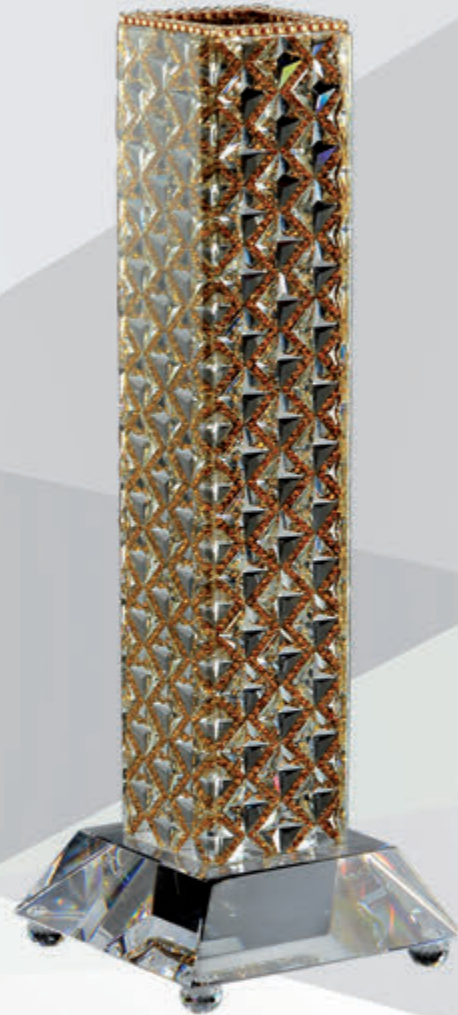

☒ 208mm ☒ 120mm
☑ 71/108/636/1000

BABY ELEPHANT

☒ 60mm ☒ 53mm
☑ 71/108/636/270

WASP

☒ 75mm ☒ 40mm ☒ 65mm
☑ 71/199/851/400

FOX

☒ 90mm ☒ 60mm ☒ 25mm
☑ 71/122/659/27

BILLIARDS TABLE

☒ 155mm ☒ 80mm ☒ 240mm
☑ 71/363/155/1380

FOOTBALL

☒ 50mm
☑ 71/307/2190/50

FIGURINES
VARIOUS

PIANO

▣ 190mm ▣ 250mm
☑ 71/499/3/100

GOLDEN VASE

▣ 105mm ▣ 325mm ▣ 105mm
☑ 71/305/524/802

VICTORIAN CONSOLE & MIRROR

▣ 280mm ▣ 400mm
☑ 71/499/40/60

FRUIT PLATE

▣ 220mm ▣ 145mm
☑ 71/302/911/22

DUBAI CITYSCAPE

▣ 105mm ▣ 70mm ▣ 120mm
☑ 71/2/170/3

الفرعوني "Pharaonic"

تاريخ من التألق