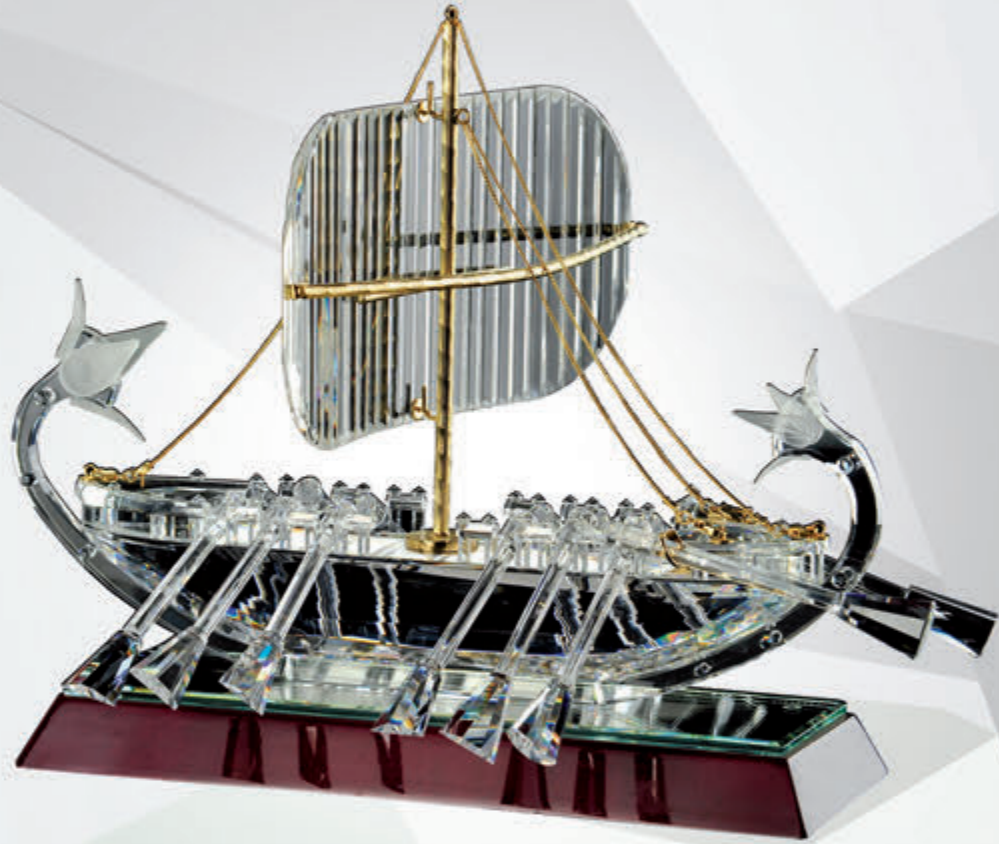

Pharaonic
FIGURINES

PHARAONIC SAILING SHIP

☒ 270mm ☒ 230mm

☑ 71/357/4/4