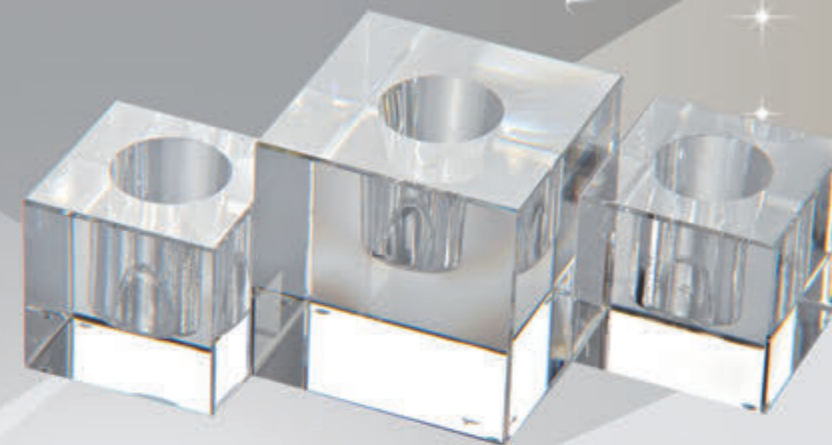

☑ 71/499/145/6

CANDLE STICK

☒ 85mm ☒ 55mm

☑ 71/301/1414/2 [Blue]

☑ 71/301/1414/1 [Yellow]

LASER ENGRAVED CUBE

☒ 130mm ☒ 520mm ☒ 70mm

☑ 71/301/433/123