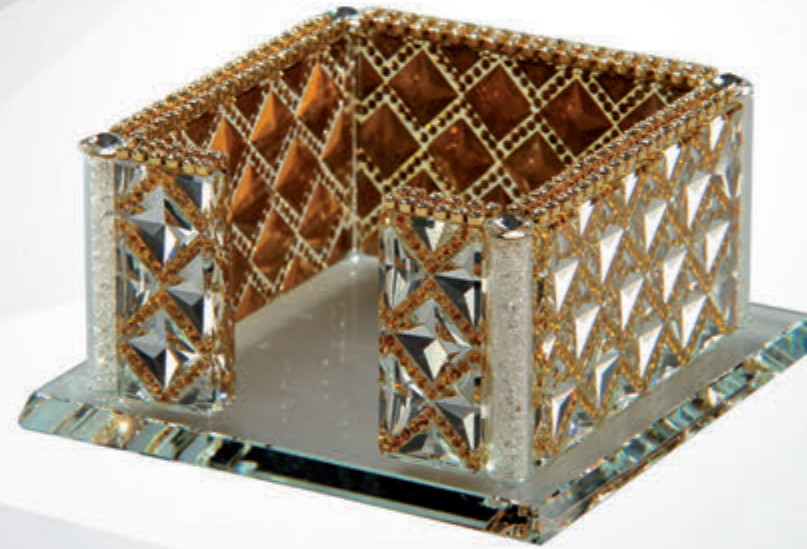

PEN HOLDER WITH DOLPHINS

☒ 150mm ☒ 110mm ☒ 80mm
☑ 71/704/191/753

STATIONARY
DESKTOP ACCESSORIES

PEN HOLDER WITH A DIAMOND

▣ 185mm ▣ 110mm
☑ 71/704/186/80

DIAMOND STAND PEN HOLDER

▣ 79mm ▣ 110mm
☑ 71/704/450/700