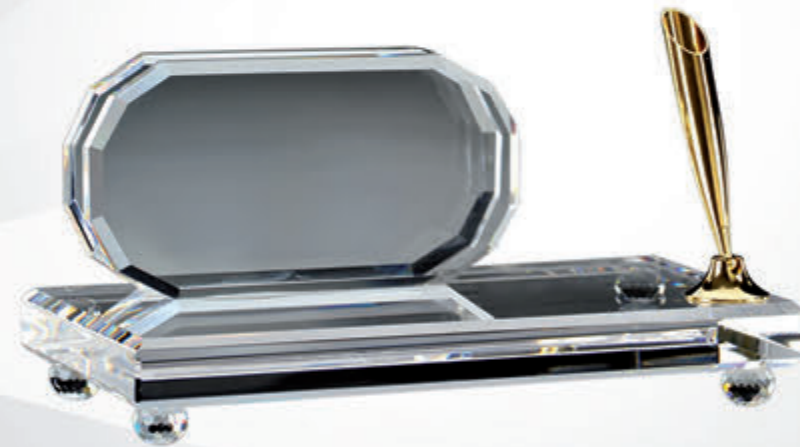

STATIONARY

PENHOLDERS

RECTANGULAR PEN HOLDER WITH A STAR

☒ 195mm ☒ 130mm
☑ 71/704/190/911

PEN

☒ 140mm
☑ 70/155/15/0 [Black]
☑ 70/155/15/2 [Silver]

ROUNDED PEN HOLDER WITH A STAR

☒ 125mm ☒ 110mm
☑ 71/704/189/911