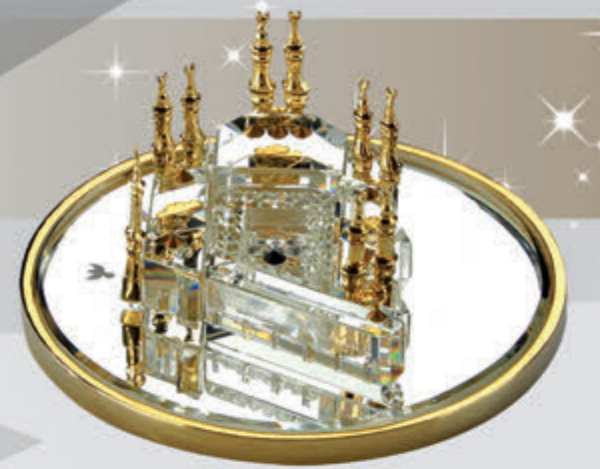

AL-BAYTU AL-HARAM (KAABA)
The Sacred House

☒ 445mm ☒ 220mm
☑ 71/999/1/6

AL-MASJID AL-HARAM
The Sacred Mosque

Sizes Available
☒ 30mm ☒ 68mm
☑ 71/951/2/1

MOSQUE

☒ 180mm ☒ 230mm
☑ 71/499/28/0

HOME ACCESSORIES
FRAMES / HERITAGE