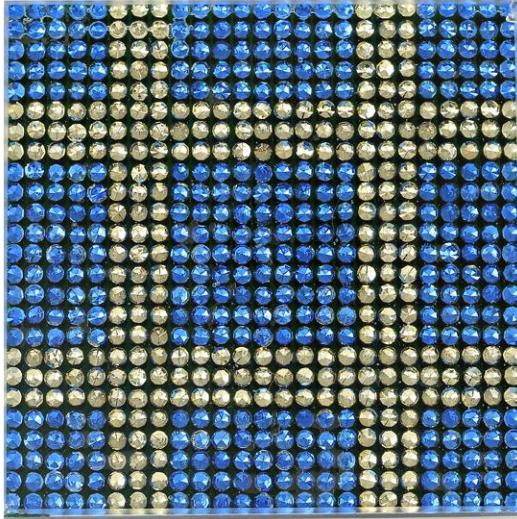

300x38x11 mm

300x28x11 mm

300x21x11 mm

300x18x11 mm

300x14x11 mm

73x38x11 mm

28x14x11 mm

Color

Emerald

Light Rose

Siam

Rose

Square

Size: 85x85x11 mm

Size: 73x73x11 mm

Size: 73x73x11 mm