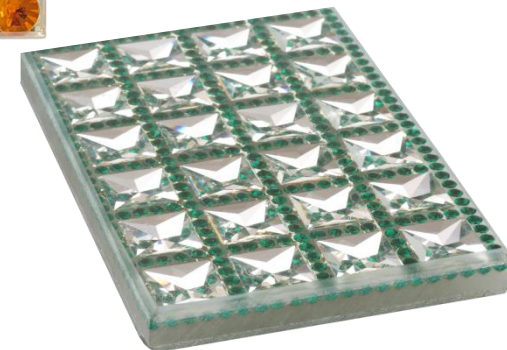

Thickness

Corner Tile

Size: 300x28x28 mm

Size: 300x28x28 mm

Size: 300x28x28 mm

Thickness
}

Mosaic

Size: 300x300x11 mm