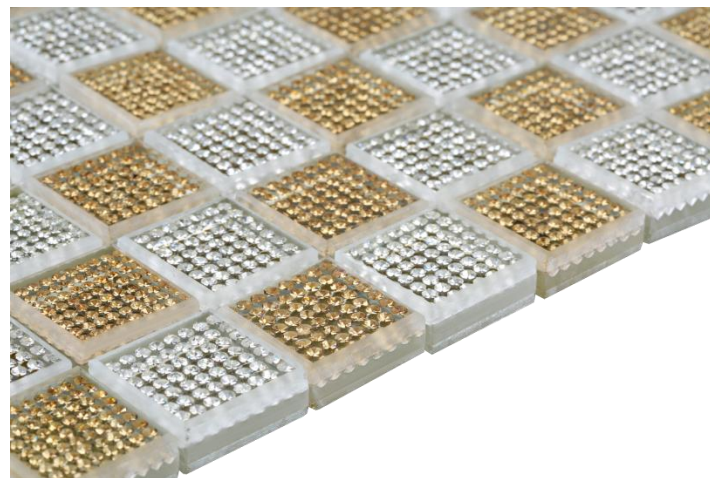

Mosaic

Size: 300x90x11 mm

Thickness