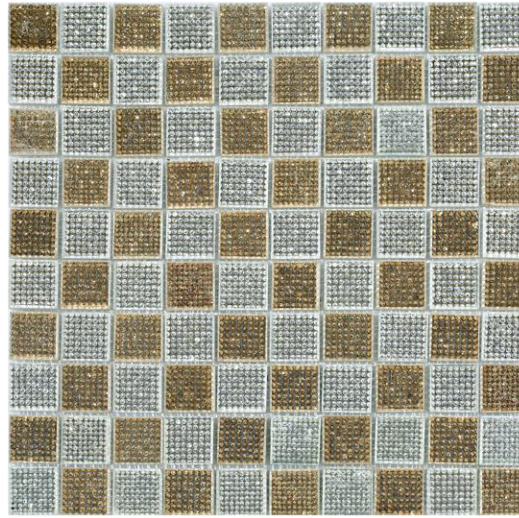

Thickness

Corner Tile

Size: 300x28x28 mm

Size: 300x28x28 mm

Size: 300x28x28 mm

Thickness
}

Mosaic

Size: 300x300x11 mm